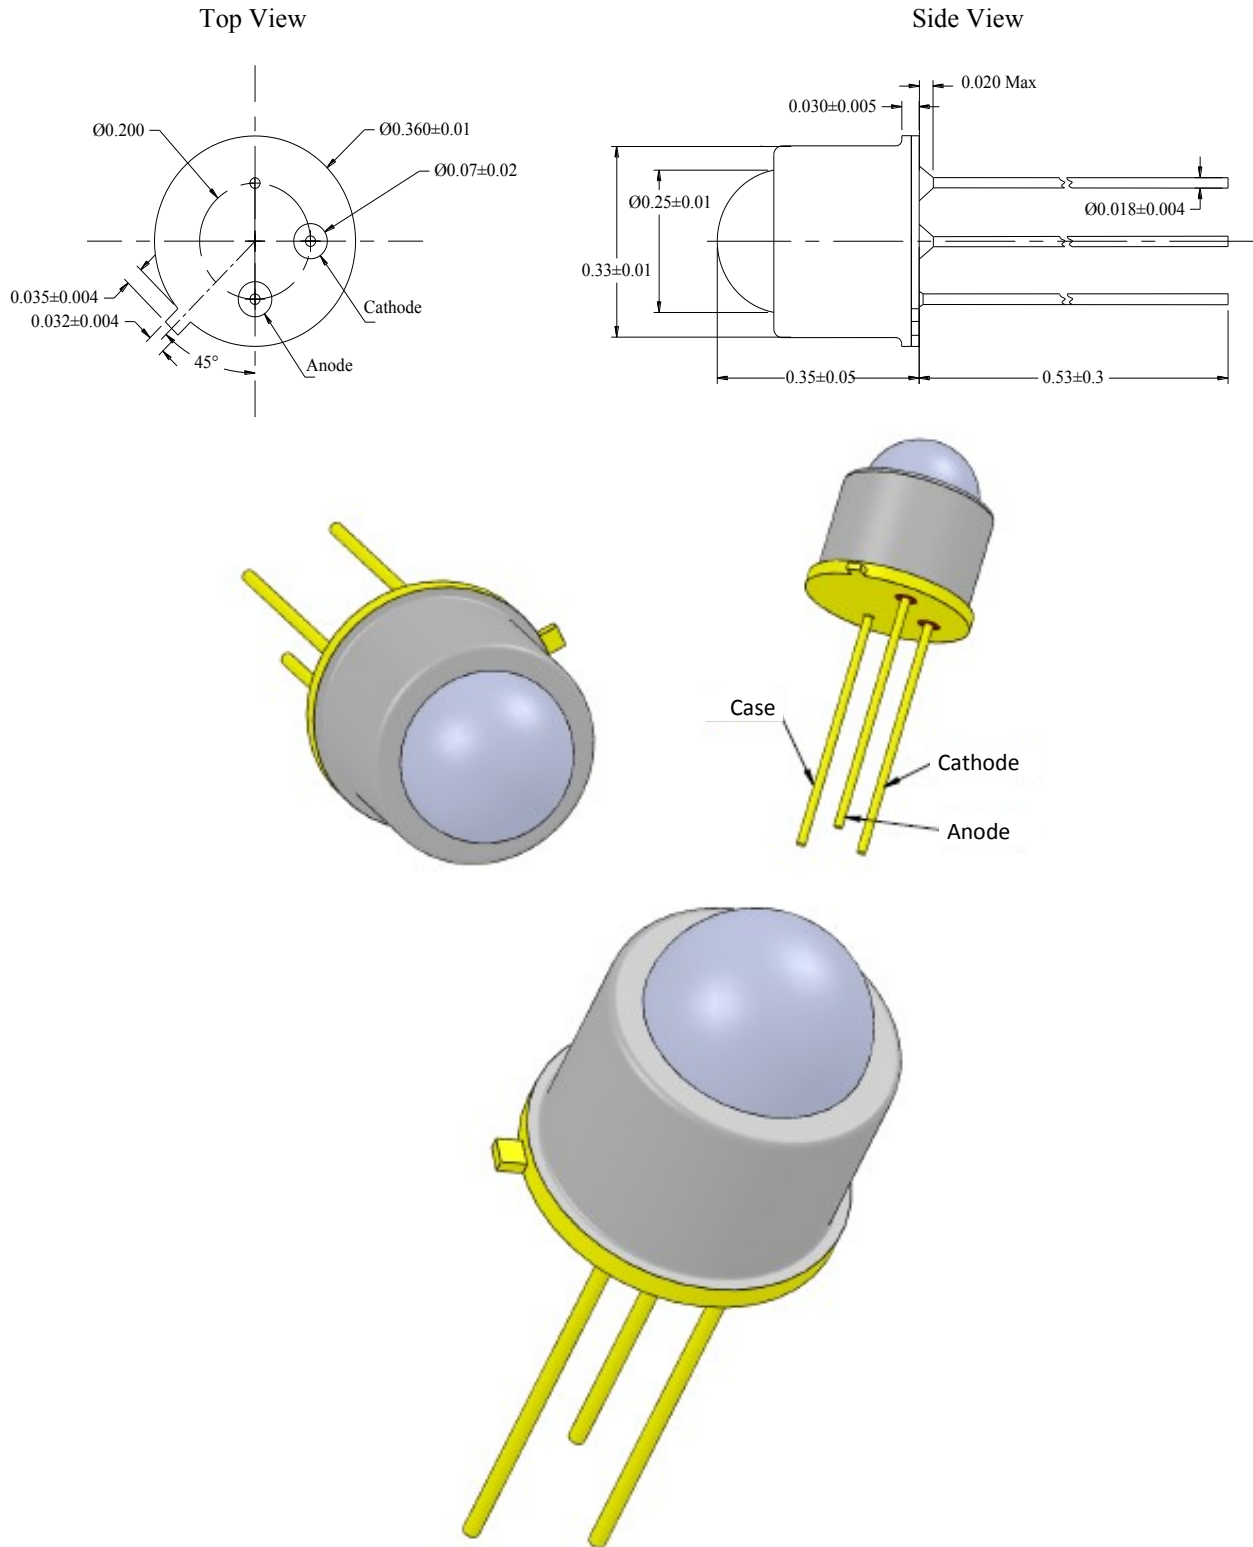

T039 with Flat Window

All dimensions are labeled in inches. Dimensions without tolerances are nominal.

T039 with Ball Lens

All dimensions are labeled in inches. Dimensions without tolerances are nominal.

TO39 with Hemispherical Lens

All dimensions are labeled in inches. Dimensions without tolerances are nominal.

T039 with Tall Flat Window

All dimensions are labeled in inches. Dimensions without tolerances are nominal.