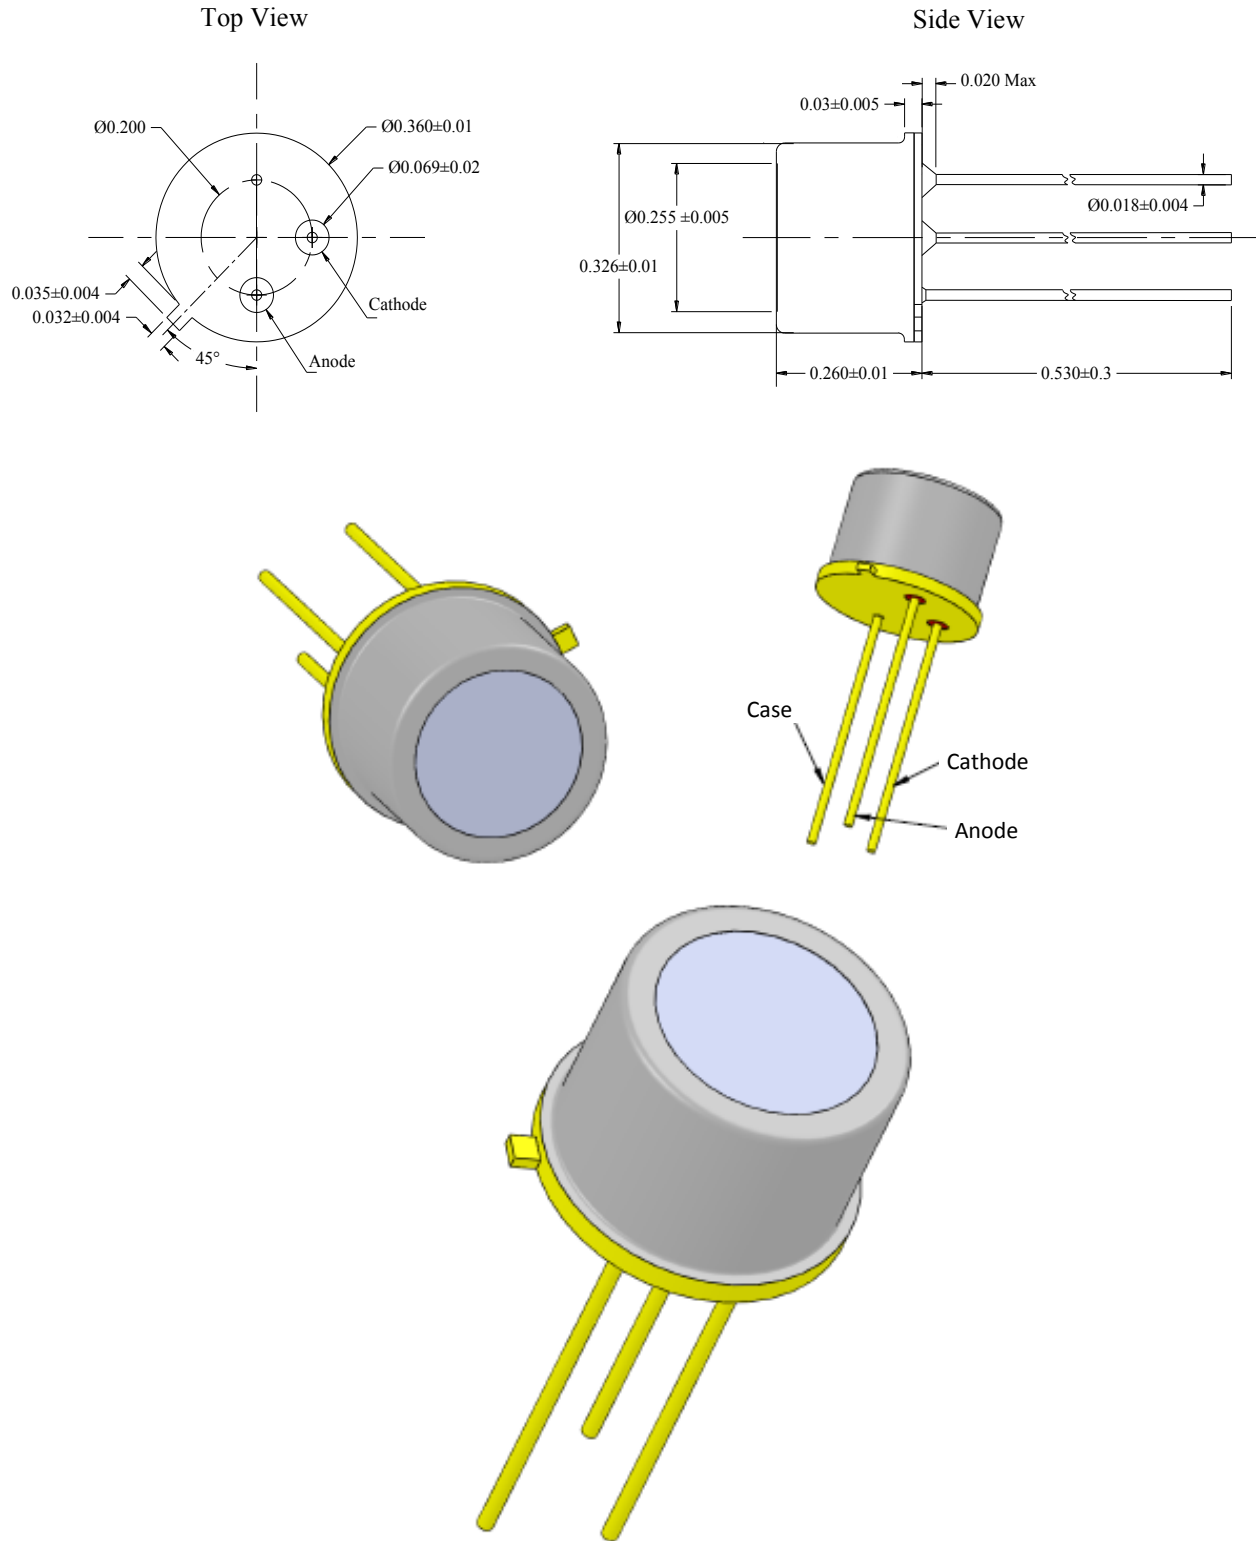

T039 with Flat Window

All dimensions are labeled in inches. Dimensions without tolerances are nominal.

T039 with Ball Lens

All dimensions are labeled in inches. Dimensions without tolerances are nominal.

TO39 with Hemispherical Lens

All dimensions are labeled in inches. Dimensions without tolerances are nominal.

T039 with Tall Flat Window

All dimensions are labeled in inches. Dimensions without tolerances are nominal.