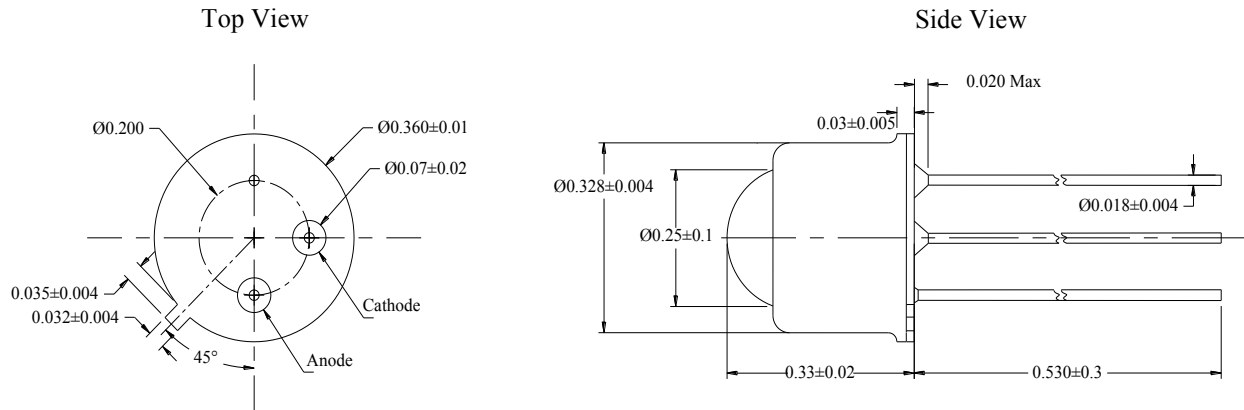

T039 with Flat Window

All dimensions are labeled in inches. Dimensions without tolerances are nominal.

T039 with Ball Lens

All dimensions are labeled in inches. Dimensions without tolerances are nominal.

TO39 with Hemispherical Lens

All dimensions are labeled in inches. Dimensions without tolerances are nominal.

T039 with Tall Flat Window

All dimensions are labeled in inches. Dimensions without tolerances are nominal.