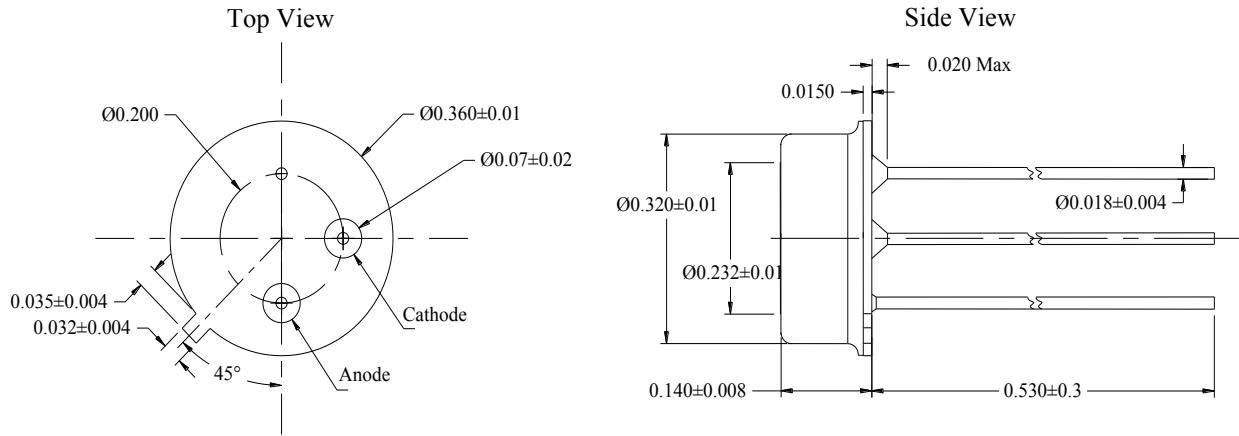

T039 with Flat Window

All dimensions are labeled in inches. Dimensions without tolerances are nominal.

T039 with Ball Lens

All dimensions are labeled in inches. Dimensions without tolerances are nominal.

TO39 with Hemispherical Lens

All dimensions are labeled in inches. Dimensions without tolerances are nominal.

T039 with Tall Flat Window

All dimensions are labeled in inches. Dimensions without tolerances are nominal.