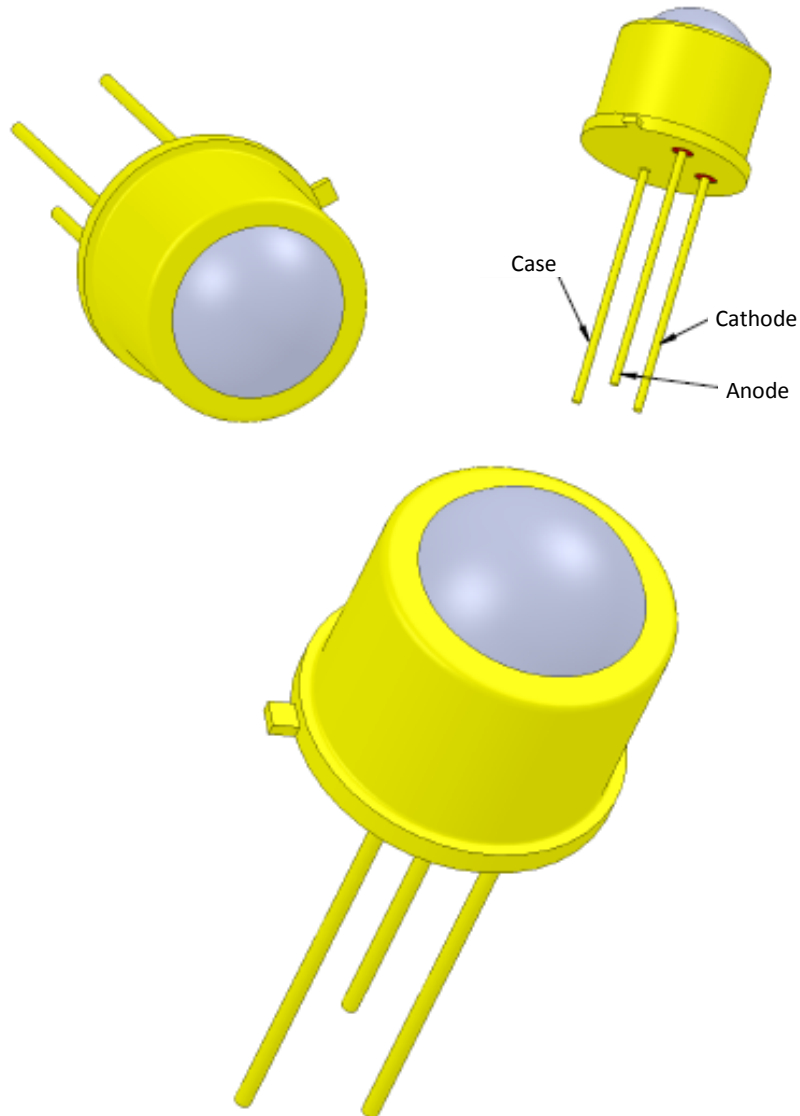

T039 with Flat Window

All dimensions are labeled in inches. Dimensions without tolerances are nominal.

T039 with Ball Lens

All dimensions are labeled in inches. Dimensions without tolerances are nominal.

TO39 with Hemispherical Lens

All dimensions are labeled in inches. Dimensions without tolerances are nominal.

T039 with Tall Flat Window

All dimensions are labeled in inches. Dimensions without tolerances are nominal.